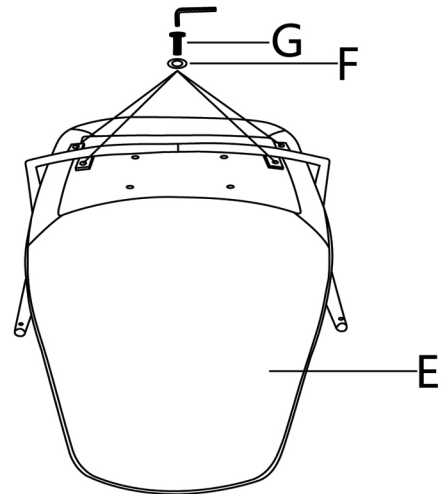

1001284

Monaco Dining Chair Armrest S/2

1

2

3

4

A × 1

B × 1

C × 2

M6 × 10

D × 1

E × 1

F × 8

M6 × 16

G × 8

M6 × 20