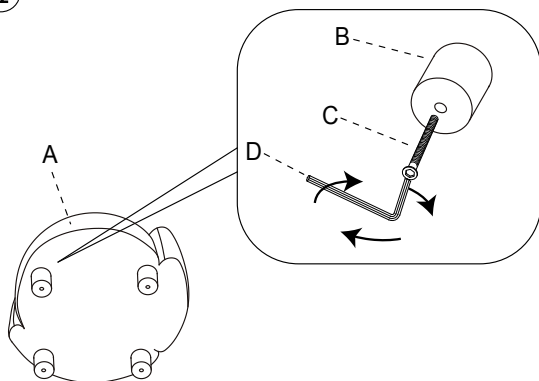

1101188 Lounge Chair,  
right-facing, round,  
white

Ax1

Bx4

Cx4

Dx1

①

②