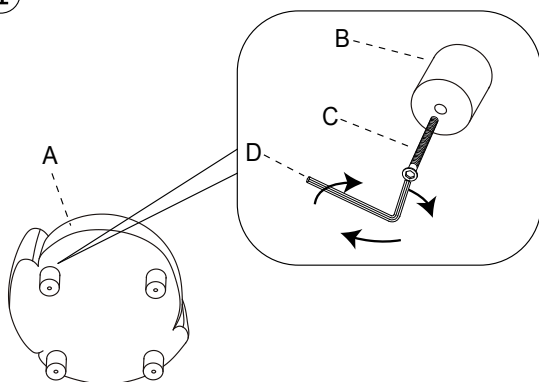

1101189 Lounge Chair,
left-facing, round,
white

Ax1

Bx4

Cx4

Dx1

①

②