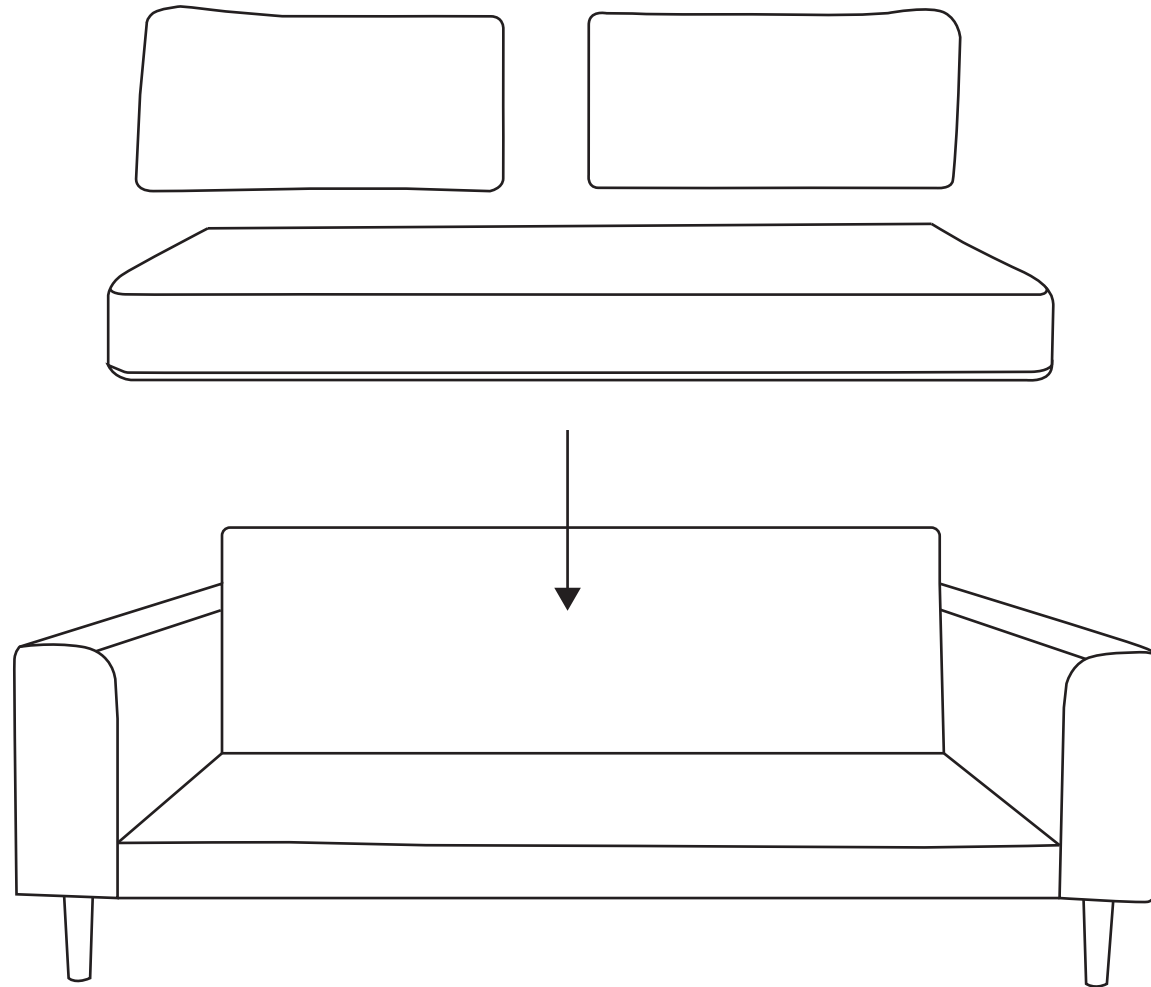

## LIDO 2.5 & 3 SEATER SOFA

FABRIC IS NON WASHABLE and NON REMOVABLE

1 Screw the legs on to the sofa

2

Place the cushions in the sofa

3