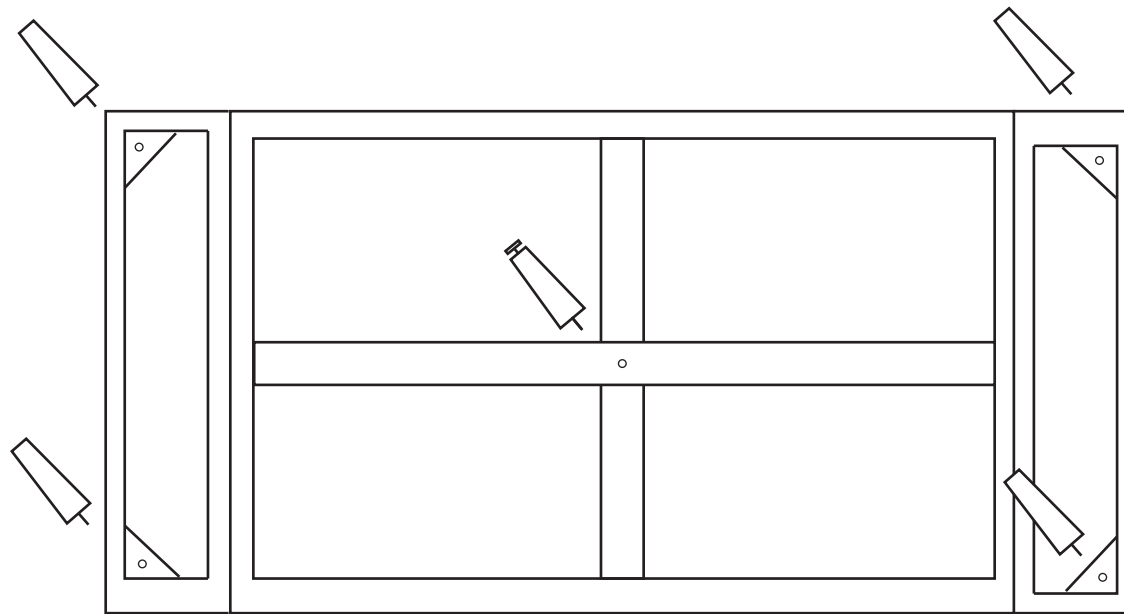

# ASSEMBLY INSTRUCTION

## LIDO 2.5 & 3 SEATER SOFA

FABRIC IS NON WASHABLE and NON REMOVABLE

1 Screw the legs on to the sofa

2

Place the cushions in the sofa

3