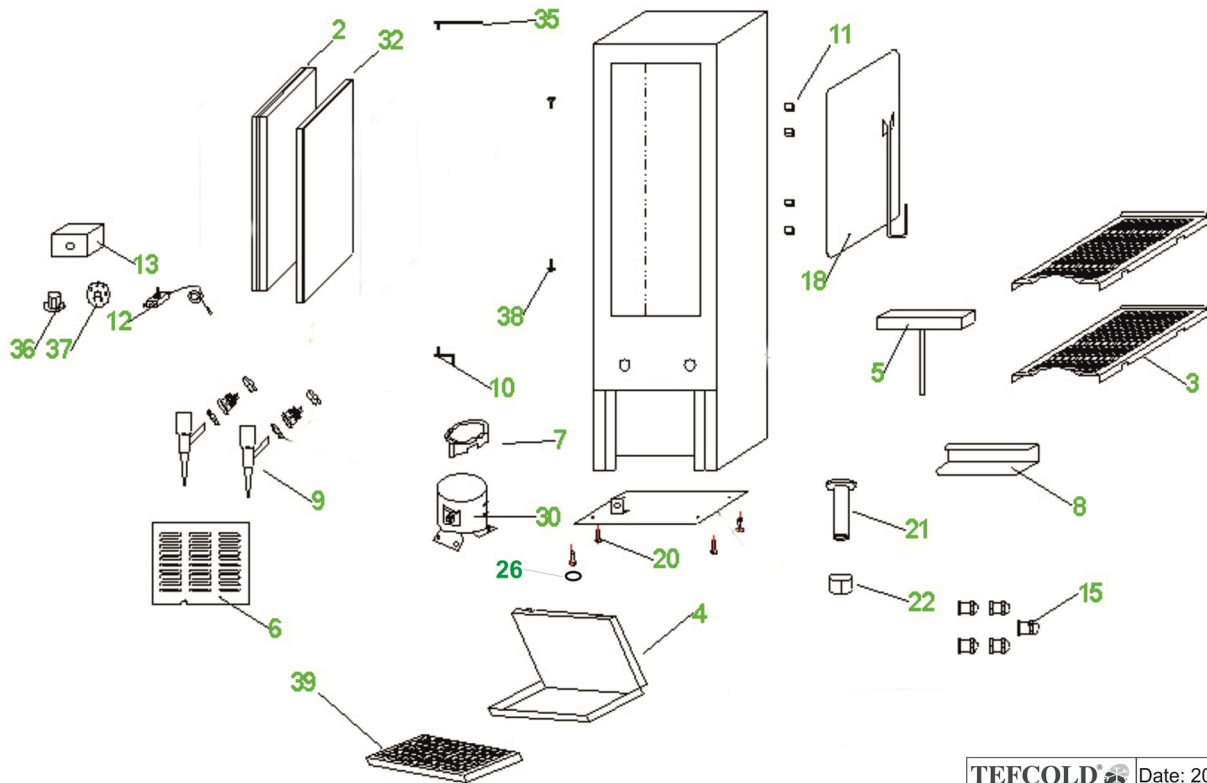

16107 / DKS95-2/20L

Position	ItemNo	Description
01	15084	Shelf Clip
02	11925	Door
03	15052	Shelf 283 mm
04	16949	Salver
05	11589	Water Pan
06	11856	Rearward Bar
07	11493	Drip Tray
08	11101	Front Soleplate
09	10113	Tap Complete
10	12752	Bottom Hinge
11	14466	Evaporator Support
12	13936	Thermostat
13	13798	Box Of Thermostat
15	10115	Tie-In
16	14536	Silicone Pipes (3 Pcs.)
18	14295	Evaporator
20	14558	Adjustable Feet
21	16946	Clean Tap
22	10401	Clean Tap Cover
23	10076	Rubber Mat (Washer)
24	10114	Tap Tie-In
25	10077	Rubber Nut
30	11711	Compressor EYY50
32	12570	Enclose Bar
35	12959	Top Hinge
36	14018	Thermostat Knob
37	16947	Show Sign
38	12860	Hinge Axle Sleeve
39	16950	Steel Saucer

2023-01-16

16107 / DKS95-2/20L

TEFCOLD®	Date: 201208
Model: DKS95-2	Rev. no.: 02
Exploded view	Rev. by: rfj
Drawing no.:	